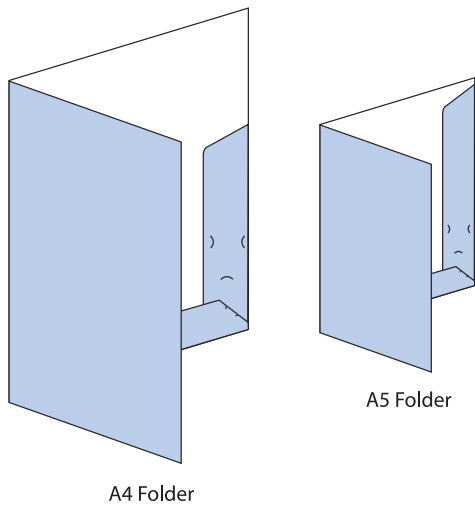

Standard A4 Presentation Folder Single Pocket Fits A4 sheets + 1 Business Card

	NL	NL2	CGF	CMF	2CGF	2CMF	PG	PM
500	$987	$1176	$1185	$1285	$1427	$1488	$1558	$1625
1000	$1254	$1474	$1427	$1532	$1705	$1820	$1936	$2105
2000	$1639	$1938	$1922	$2084	$2246	$2469	$2693	$2931

PRINT SPECIFICATIONS: Stock: 310gsm

Colour 1 side. Colour 2 sides. Colour front. Gloss lam front. Colour front. Matt lam front. Colour 2 sides. Gloss lam front. Colour 2 sides. Matt lam front. Colour 2 sides. Gloss lam 2 sides. Colour 2 sides. Matt lam 2 sides.

Options: Two pocket folder is available - add $65.00 to above prices
Two pocket folder with 5mm spine - add $65.00 to above prices
Custom shaped folders available - just ask us for a quote.

Standard A5 Presentation Folder Single Pocket Fits A5 sheets or A4 folded + 1 Business Card

	NL	NL2	CGF	CMF	2CGF	2CMF	PG	PM
250	$615							
500	$794	$934	$898	$983	$1104	$1152	$1210	$1318
1000	$1025	$1240	$1201	$1288	$1432	$1527	$1623	$1764
2000	$1377	$1625	$1621	$1749	$1881	$2066	$2252	$2449

PRINT SPECIFICATIONS: Stock: 310gsm

Colour 1 side. Colour 2 sides. Colour front. Gloss lam front. Colour front. Matt lam front. Colour 2 sides. Gloss lam front. Colour 2 sides. Matt lam front. Colour 2 sides. Gloss lam 2 sides. Colour 2 sides. Matt lam 2 sides.

Options: Two pocket folder with 5mm spine - add $65.00 to above prices
Custom shaped folders available - just ask us for a quote.

Finishes

Matt Laminate/ Gloss Laminate

Also known as celloglazing. The Matt version is a smooth, satin like finish applied to the top of the card. With the Gloss laminate giving a photo like glossy finish.

NL - Not laminated

This finish is just the smooth semi-gloss artboard. It's a smooth coated board that can be written on with pen.

All prices include GST and Delivery (Australia Wide). Artwork is not included. Prices are based on you supplying us with print ready artwork. We like PDFs. Or we can create the design for you, small extra cost. See our website for details on supplying files.

Splash Print is a division of **The Saturn 5 Group**

Splash Print

Web www.splashprint.com.au

Email print@splashprint.com.au

Ph 03 9381 2399 Freecall 1800 88 11 21

3 Nicholson Street Brunswick East VIC 3057