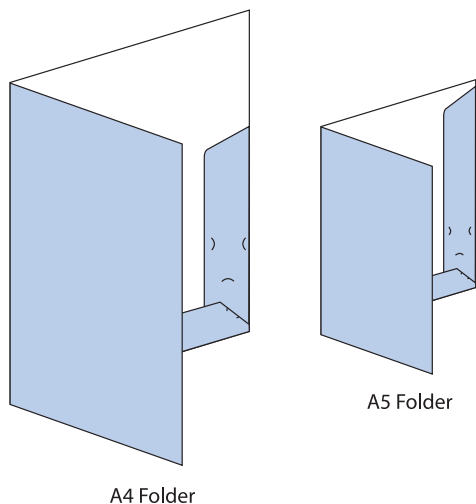

Standard A4 Presentation Folder - Single Pocket Fits A4 sheets + 1 Business Card

	NL	NL2	CGF	CMF	2CGF	2CMF	PG	PM
500	$987	$1176	$1185	$1285	$1427	$1488	$1558	$1625
1000	$1254	$1474	$1427	$1532	$1705	$1820	$1936	$2105
2000	$1639	$1938	$1922	$2084	$2246	$2469	$2693	$2931

PRINT SPECIFICATIONS:
Stock: 310gsm

Colour 1 side. Colour 2 sides. Colour front. Colour front. Colour 2 sides. Colour 2 sides. Colour 2 sides. Colour 2 sides.
Gloss lam front. Matt lam front. Gloss lam front. Matt lam front. Gloss lam 2 sides. Matt lam 2 sides. Gloss lam 2 sides. Matt lam 2 sides.

Options: Custom shaped folders available - just ask us for a quote.

Standard A5 Presentation Folder - Single Pocket Fits A5 sheets or A4 folded + 1 Business Card

	NL	NL2	CGF	CMF	2CGF	2CMF	PG	PM
250	$615							
500	$794	$934	$898	$983	$1104	$1152	$1210	$1318
1000	$1025	$1240	$1201	$1288	$1432	$1527	$1623	$1764
2000	$1377	$1625	$1621	$1749	$1881	$2066	$2252	$2449

PRINT SPECIFICATIONS:
Stock: 310gsm

Colour 1 side. Colour 2 sides. Colour front. Colour front. Colour 2 sides. Colour 2 sides. Colour 2 sides. Colour 2 sides.
Gloss lam front. Matt lam front. Gloss lam front. Matt lam front. Gloss lam 2 sides. Matt lam 2 sides. Gloss lam 2 sides. Matt lam 2 sides.

Options: Two pocket folder with 5mm spine - add $65.00 to above prices
Custom shaped folders available - just ask us for a quote.

Finishes

Matt Laminate/ Gloss Laminate

Also known as celloglazing. The Matt version is a smooth, satin like finish applied to the top of the card. With the Gloss laminate giving a photo like glossy finish.

NL - Not laminated

This finish is just the smooth semi-gloss artboard. It's a smooth coated board that can be written on with pen.

All prices include GST and Delivery (Australia Wide).
Artwork is not included. Prices are based on you supplying us with print ready artwork. We like PDFs.
Or we can create the design for you, small extra cost.
See our website for details on supplying files.

Splash Print

Web www.splashprint.com.au

Email print@splashprint.com.au

Ph 03 9381 2399 Freecall 1800 88 11 21

2F Brunswick Road, Brunswick East VIC 3057